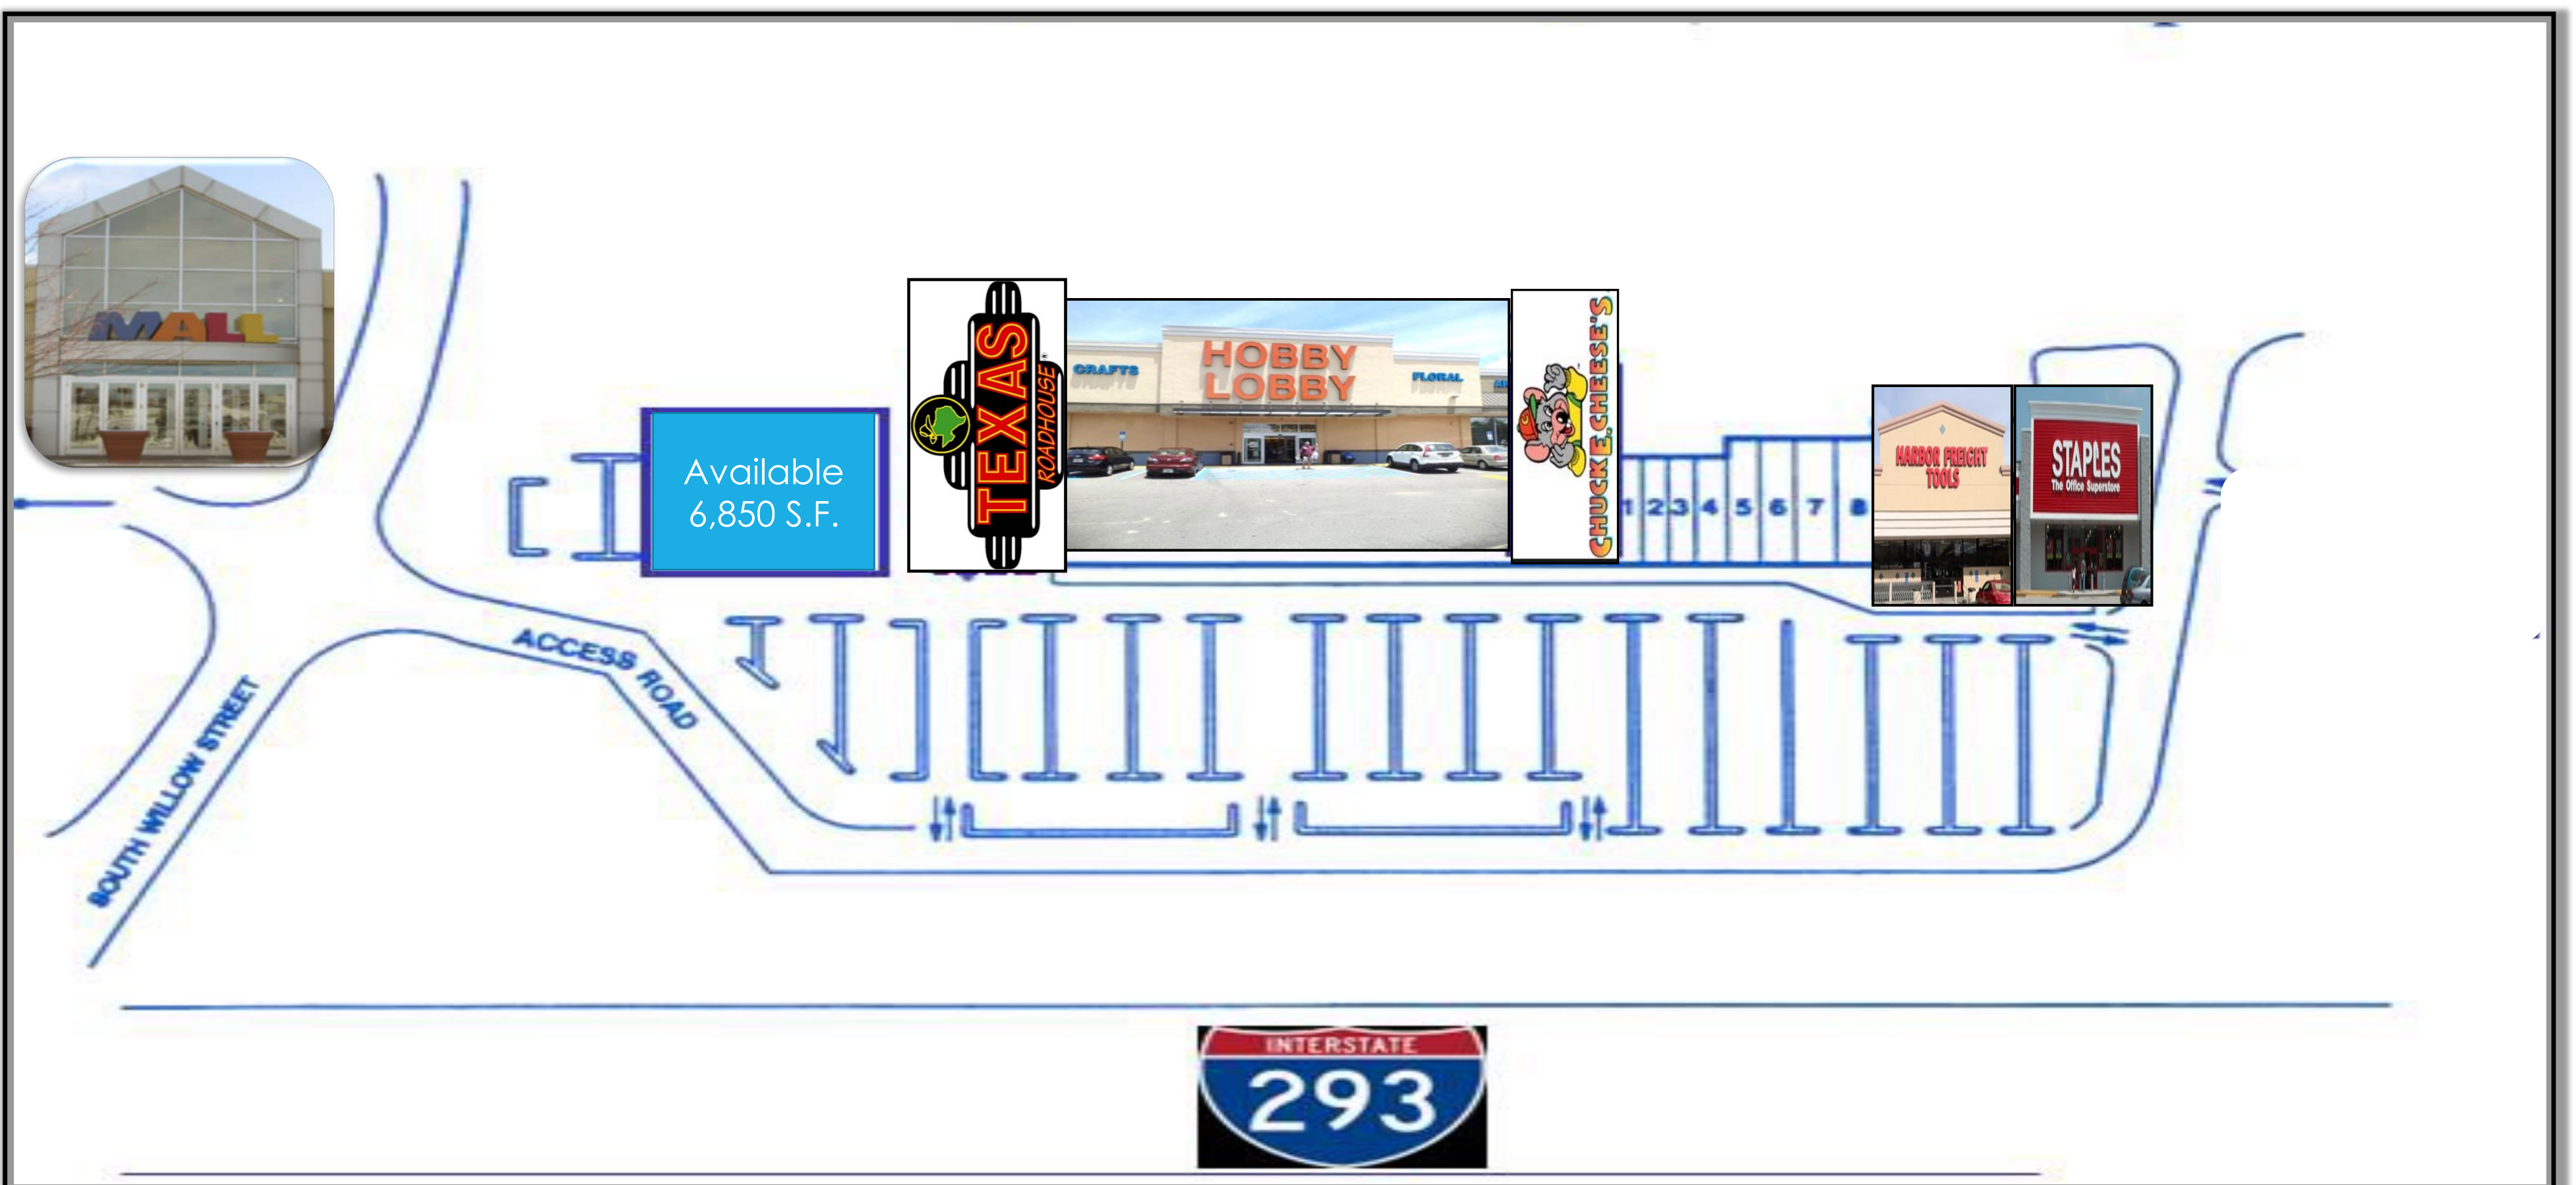

SOUTH WILLOW

Manchester New Hampshire

1525 South Willow Street Manchester, New Hampshire

Population: 126,152
 Households: 51,400
 Income: \$45,628
 GLA: 139,730 sq. ft.

This information supplied herein is from sources we deem reliable. It is provided without any representation, warranty or guarantee, expressed or implied as to its accuracy. Prospective Buyer or Tenant should conduct an independent investigation and verification of all matters deemed to be material, including, but not limited to, statements of income and expenses. Consult your attorney, accountant, or other professional advisor.